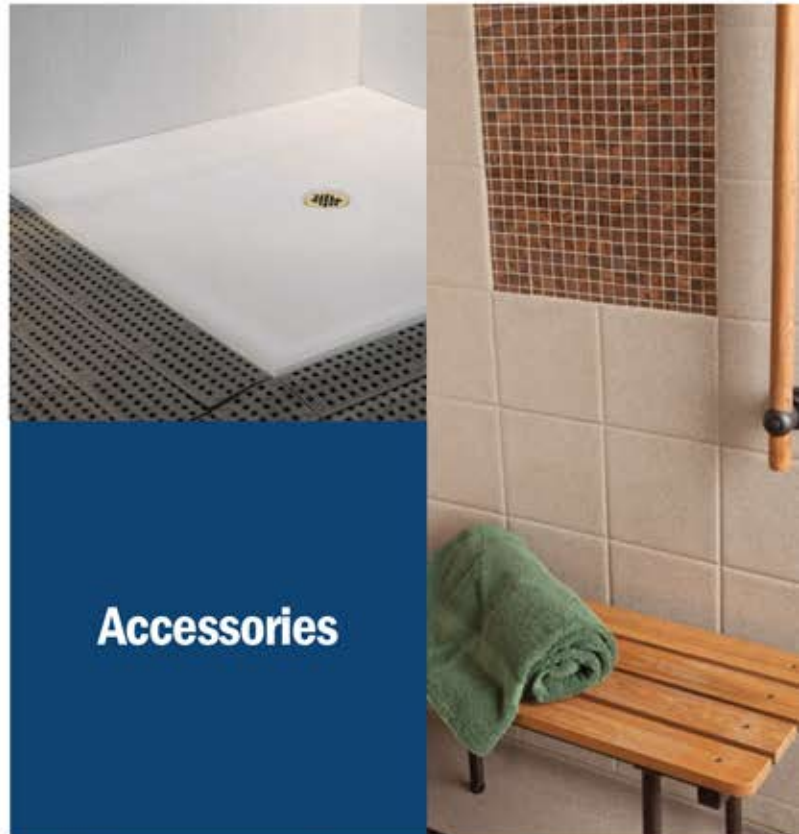

ACCESSORIES

Accessories

ACCESSORIES

A Safe and Beautiful Bathroom Starts Here

A wide variety of accessories are offered including soap dishes, caulkless drains, window and flange trim kits, standard and premium grab bars, and WaterStopper water dams.

GRAB BARS

Stainless Steel Grab Bars

Grab Bars come in lengths from 12 to 48 inches long. Available in straight bars or U and L shape designs. ADA approved. **Custom sizing, powder coating, wrinkle coat, and peened texture bars are also all available by request.**

SEATS AND RAMPS

Accessorize your shower system with a wall-mounted shower seat. All seats easily flip up and out of the way. Choose from with or without legs; padded, phenolic, or Brazilian Walnut wood tops; and a variety of sizes, including L shaped seats. Seats are rated up to 900 lbs. Seat frames can be powder-coated.

Walk-in Tubs

Cropped sizes available for walk-in tubs.

Flexible Waterstopper

Made of heavy gauge EPDM rubber, our T shaped flexible water stoppers (also known as dams and curbs) keep water inside your shower. Extremely durable, they handle wheelchair roll overs and can be stepped on/over, bouncing back immediately. Easy self-adhesive installation. Choose from beige or gray; small or large end caps; and multiple sizes. Units are 1 3/8" tall. Pair with a white weighted shower curtain.