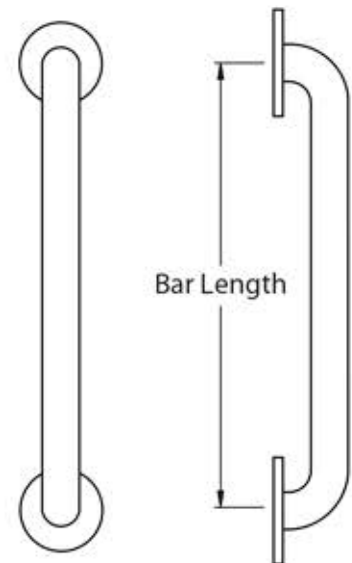

Flange style:

Mounting flanges are constructed of Type 304 (18-8) stainless steel, heliarc welded to the bar to form a single structural unit.

Concealed, 14 ga. x 3" dia.