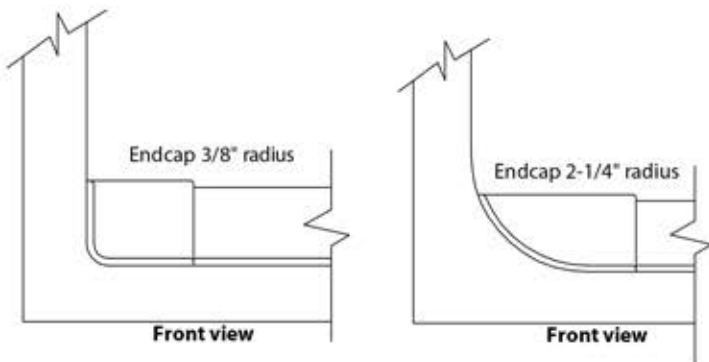

Flexible Waterstopper

Made of heavy gauge EPDM rubber, our T shaped flexible water stoppers (also known as dams and curbs) keep water inside your shower. Extremely durable, they handle wheelchair roll overs and can be stepped on/over, bouncing back immediately. Easy self-adhesive installation. Choose from beige or gray; small or large end caps; and multiple sizes. Units are 1 3/8" tall. Pair with a white weighted shower curtain.

Sizing Available (Cut to Fit)

3 foot, 4 foot, 5 foot, 6 foot, 10 foot

End Cap Sizing

Small - 3/8" radius, Large - 2 1/4" radius