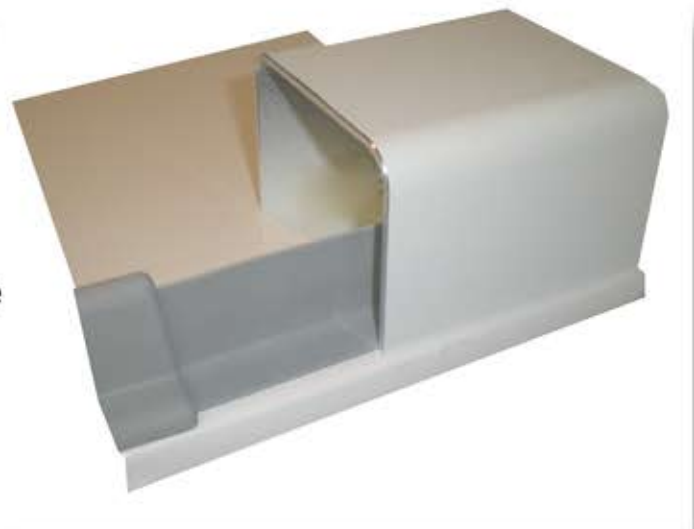

SEATS AND RAMPS

Accessorize your shower system with a wall-mounted shower seat. All seats easily flip up and out of the way. Choose from with or without legs; padded, phenolic, or Brazilian Walnut wood tops; and a variety of sizes, including L shaped seats. Seats are rated up to 900 lbs. Seat frames can be powder-coated.

Walk-in Tubs

Cropped sizes available for walk-in tubs.

Flexible Waterstopper

Made of heavy gauge EPDM rubber, our T shaped flexible water stoppers (also known as dams and curbs) keep water inside your shower. Extremely durable, they handle wheelchair roll overs and can be stepped on/over, bouncing back immediately. Easy self-adhesive installation. Choose from beige or gray; small or large end caps; and multiple sizes. Units are 1 3/8" tall. Pair with a white weighted shower curtain.

Sizing Available (Cut to Fit)

3 foot, 4 foot, 5 foot, 6 foot, 10 foot

End Cap Sizing

Small - 3/8" radius, Large - 2 1/4" radius

Semi-Permanent Threshold

Made of heavy gauge white powder coated aluminum, this a perfect solution for those who want to invest in a Barrier Free Shower but want the option of a standard threshold. Can be installed on its own, or over a flexible waterstopper. Provides a 2 1/2" threshold. Product silicones on, and is easily removed and reinstalled for repeated future use.

Sizing Available (By Shower Opening)

36 inch, 42 inch, 48 inch, 50 inch, 60 inch
72 inch, Neo-angle - 42 inch, Corner 60 x 36 inch

Accessible Baths

Showers • Walk-in Bathtubs • Slide-in Baths

*Browse our catalogue for our
full selection or call us!*