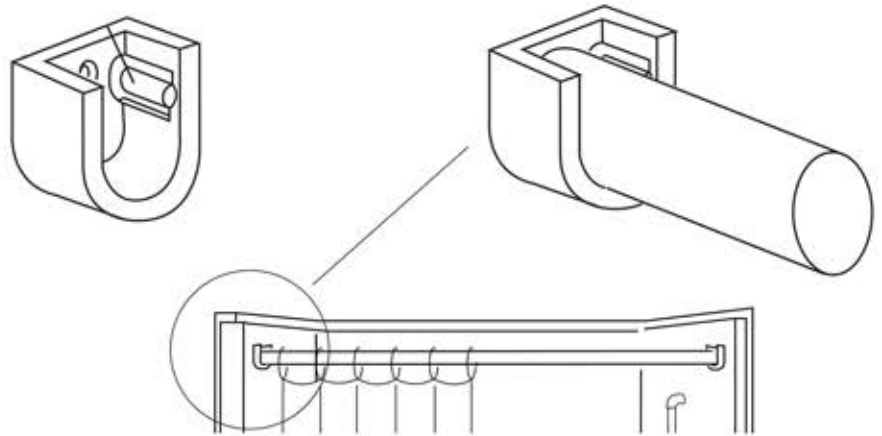

CURTAINS AND RODS

Steel shower rods to secure your weighted curtain. Rods are 1 inch O.D., 20 gauge stainless steel. Available in both straight, or corner rods. Kits include springloaded holders and J-hook where applicable.

Standard Sizes

38 inch, 42 inch, 48 inch, 54 inch
60 inch, 63 inch, 72 inch

Corner Sizes

42 x 42 inch, 48 x 48 inch
60 x 36 inch, 60 x 48 inch

Weighted Shower Curtains

Never have curtain blow back again with our triple vinyl weighted shower curtains. Tear and mildew resistant, anti-bacterial, easy to clean and anti-static. Grommets are made of stainless steel, and the bottom is weighted with lead. White only, with multiple size options. **Custom sizes are available on request.**