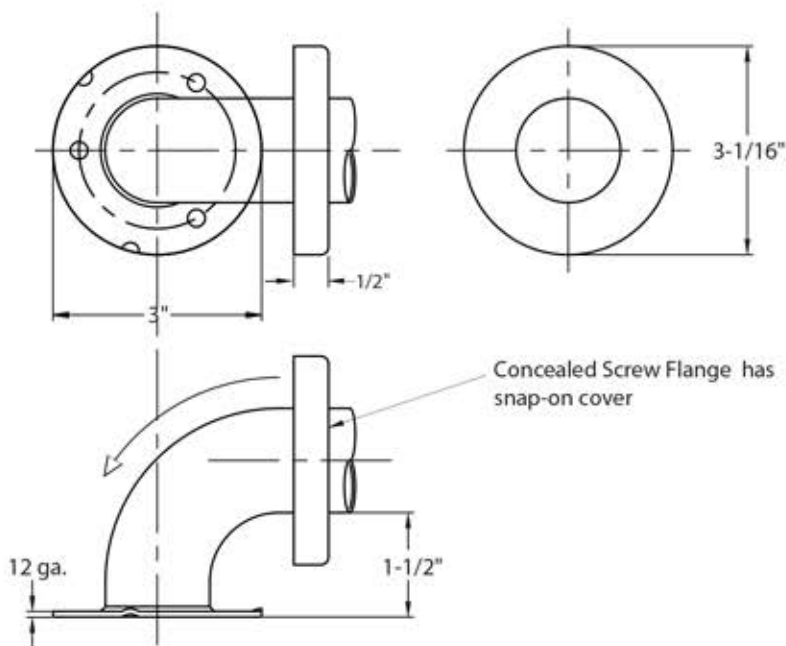

Flange style:

Mounting flanges are constructed of Type 304 (18-8) stainless steel, heliarc welded to the bar to form a single structural unit.

Concealed, 14 ga. x 3" dia.